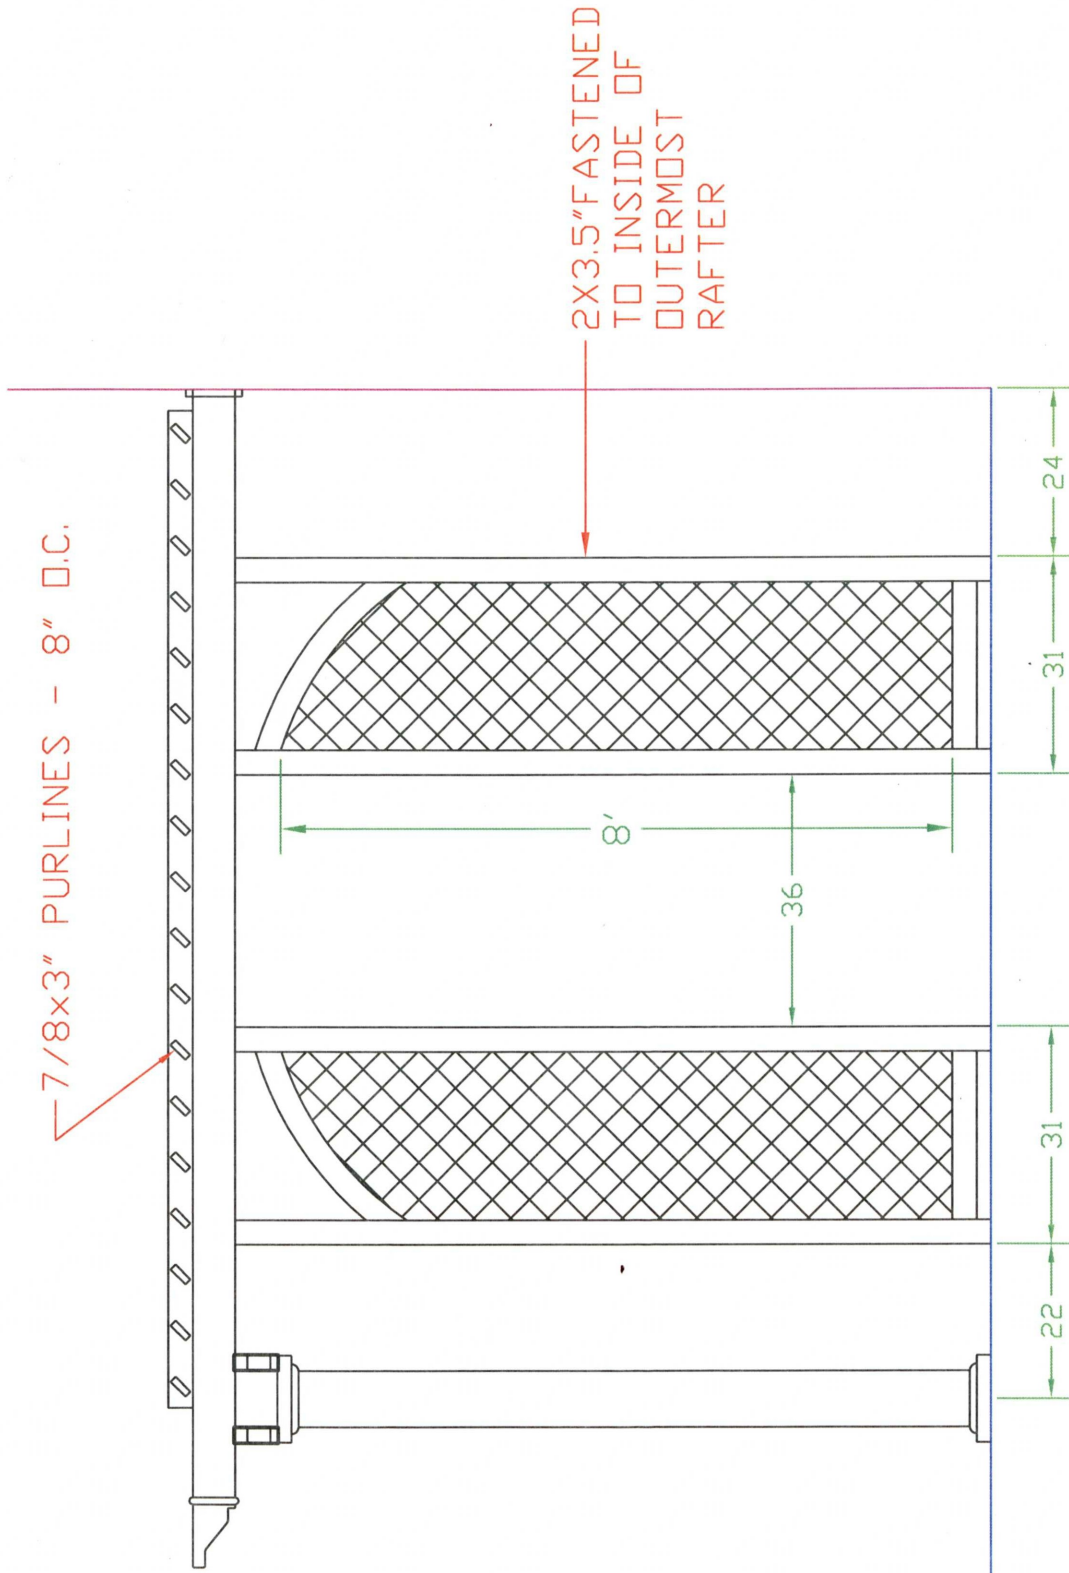

# PERGOLA AND TRELLIS SIDE VIEW

CUSTOMER NAME:	Mr. Smith	DATE:	09-19-2009	DRAWN BY:	SB
DRAWING NAME:	Deck Layout	SCALE:	NTS	REVISION:	001