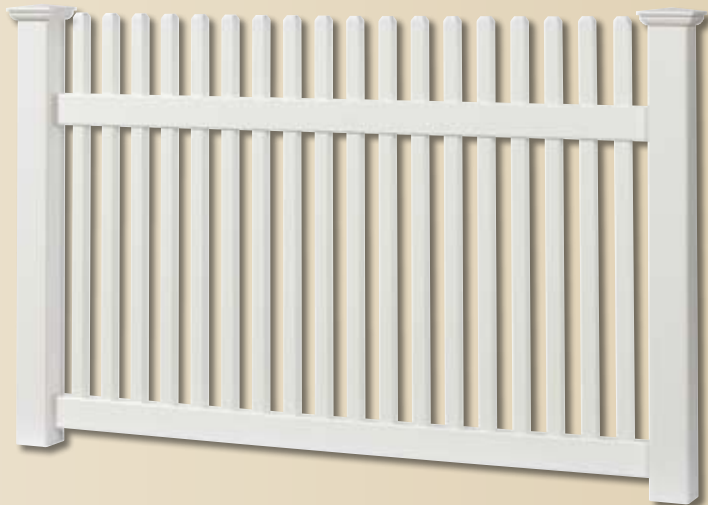

Reinforced Bottom Rail

Creates a stronger section without any bowing or sagging.

Lifetime Transferable Warranty

Colonial Picket

Concord

Height: 3', 42", 4' and 5'
Section Width: 6' and 8'
Post: 4" sq.
Picket: 1 1/2"sq.
Picket Spacing: 2"