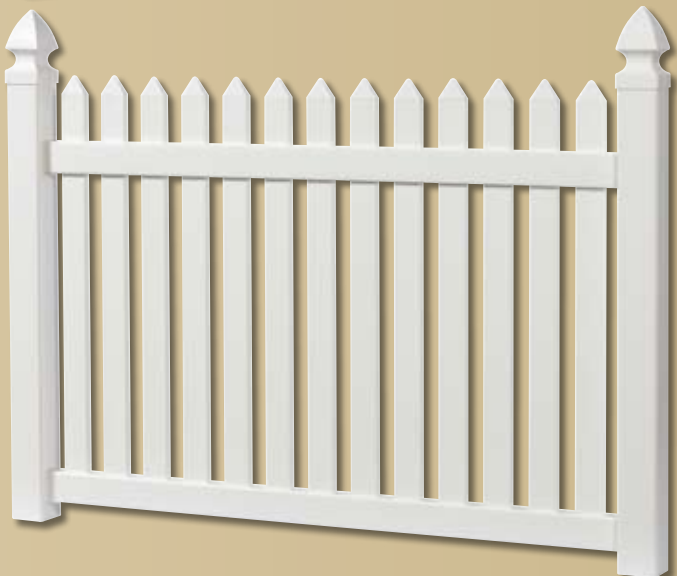

Nantucket

Height: 3', 42", 4' and 5'
Section Width: 6' and 8'
Post: 4" sq.
Picket: $\frac{7}{8}$ " x 3"sq.
Picket Spacing: 3"

Nantucket Scallop

Height: 3', 42", 4' and 5'
Section Width: 6' and 8'
Post: 4" sq.
Picket: $\frac{7}{8}$ " x 3"sq.
Picket Spacing: 3"

Nantucket Narrow (in scallop or straight)

Height: 3', 42", 4' and 5'
Section Width: 6' and 8'
Post: 4" sq.
Picket: $\frac{7}{8}$ " x 3"
Picket Spacing: 1 $\frac{3}{4}$ "

Contemporary Styles

Manchester

(two rail)