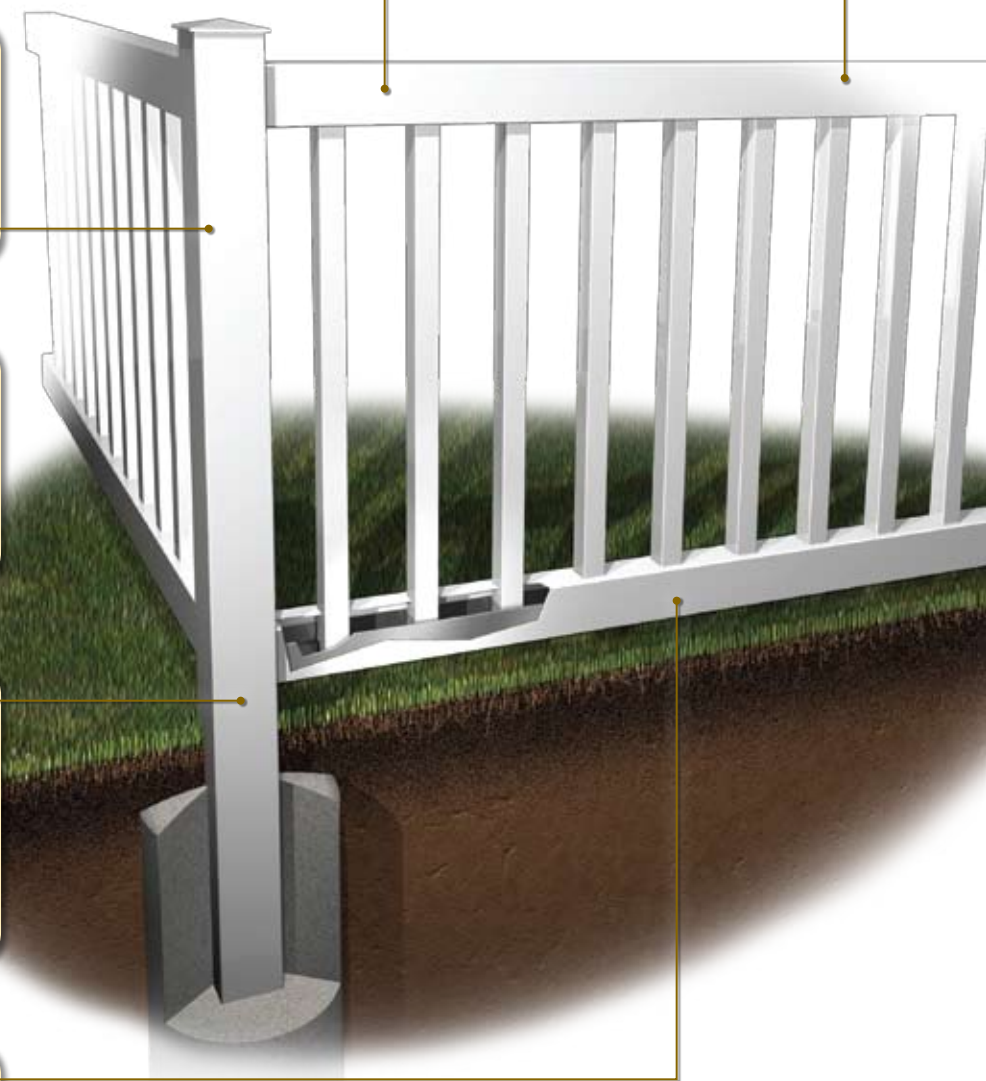

Features and Benefits

Routed Rails

All pickets are inserted inside the rails, allowing fence sections to be sloped to follow the terrain and providing an infinitely stronger connection than screws or glue.

Good Neighbor Construction

Fully routed construction eliminates the "bad" side of the fence, so the fence will look as good from your yard as it does from your neighbor's.

Routed Posts

All sections are inserted inside the posts, providing a much sturdier connection, with no visible brackets or screws.

Earth Tone Colors

Choose from both white and tan, or opt for the Signature Series for the latest in rich, lasting color.

Heavy Wall Post

With a higher tensile strength than a similar sized wood post, our vinyl posts don't require additional reinforcement. And because they reach 36" below grade they can withstand both high winds and a heavy frost.

Reinforced Bottom Rail

Creates a stronger section without any bowing or sagging.

Lifetime Transferable Warranty

Colonial Picket

Concord

Height: 3', 42", 4' and 5'
Section Width: 6' and 8'
Post: 4" sq.
Picket: 1 1/2"sq.
Picket Spacing: 2"