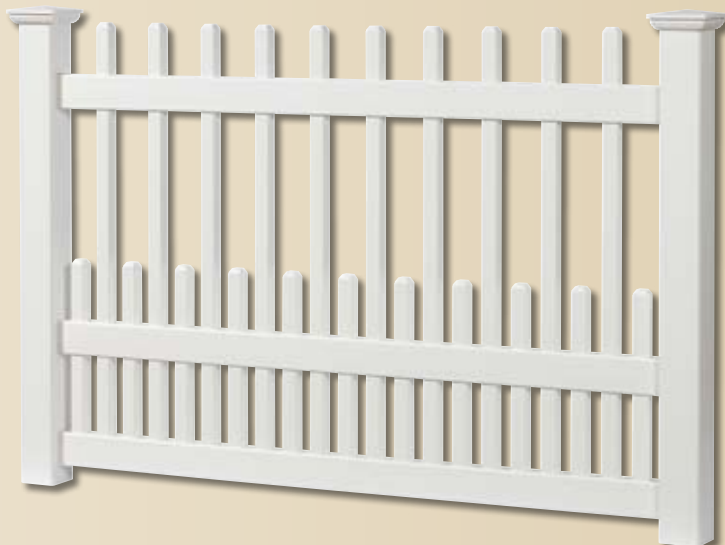

Earth Tone Colors

Choose from both white and tan, or opt for the Signature Series for the latest in rich, lasting color.

Heavy Wall Post

With a higher tensile strength than a similar sized wood post, our vinyl posts don't require additional reinforcement. And because they reach 36" below grade they can withstand both high winds and a heavy frost.

Reinforced Bottom Rail

Creates a stronger section without any bowing or sagging.

Lifetime Transferable Warranty

Colonial Picket

Concord

Height: 3', 42", 4' and 5'
Section Width: 6' and 8'
Post: 4" sq.
Picket: 1 1/2"sq.
Picket Spacing: 2"

Cape Cod

Height: 3', 42", 4' and 5'
Section Width: 6' and 8'
Post: 4" sq.
Picket: 1 1/2"sq.
Picket Spacing: 2"

Galena

Height: 42" and 4'
Section Width: 6' and 8'
Post: 4" sq.
Picket: 1 1/2"sq.
Picket Spacing: 1 1/2"